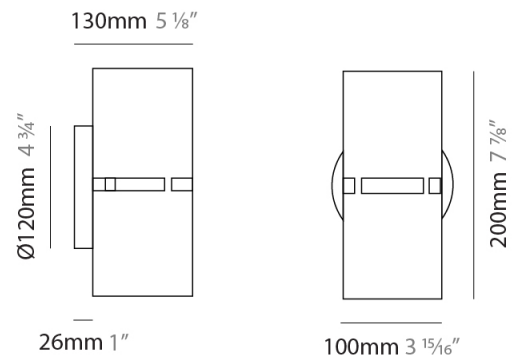

PROJECT
TYPE
SPECIFIER
QUANTITY
DATE

LUZ OCULTA METAL SURFACE

D53028-

base number   Finish
Options

1. To build a product code in our configurator select the specify button on the base model # product page
2. To build a manual product code on this datasheet choose from the options listed below in blue font and add the suffix to the base model #

GENERAL

Series: Luz Oculta
Subseries: Luz Oculta Metal
Partner: Fambuena
Division: Design
Installation: Surface
Product Type: Wall Surface
Mounting Location: Wall
Light Distribution: Wall Effect

PHYSICAL

Shape: Cylinder
Diameter (mm): 100
Diameter (in): 3 ¹⁵/₁₆
Height (mm): 200
Height (in): 7 ⁷/₈
Extension (mm): 120
Extension (in): 4 ³/₄
Fixture Finish: [BRA](#) / [BRZ](#) / [ABR](#)
Fixture Material: Metal

ELECTRICAL

Number of Lamps: 1
Lamp Type: LED Retrofit
Lamp Shape: T4
Bulb Included: Bulb Not Included
Max. Wattage Per Lamp (W): 5
Lamp Base: G9
Input Voltage (V): 120

LED

OPTICAL

RATINGS AND CERTIFICATIONS

Certified By: Certified for North American Standards
IP rating: IP20